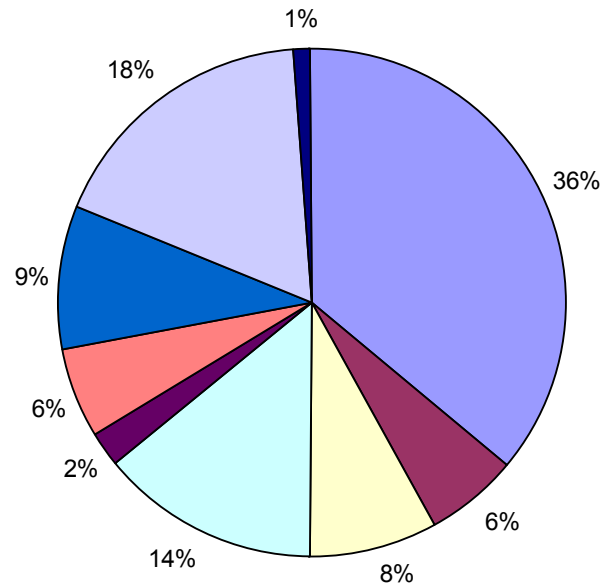

Postcode survey 2003- origins of shoppers

- Stamford
- P'boro
- Market Deeping & Bourne
- Rutland
- London & Home Counties
- Lincs (excluding Stamford, Deepings & Bourne)
- Northants
- Elsewhere in UK
- Overseas

This survey took place in the last week in November on a Tuesday, Friday and Saturday 2003.

Post code survey 2004 -origins of shoppers

This survey took place in November; results are from in excess of 1000 customer replies.