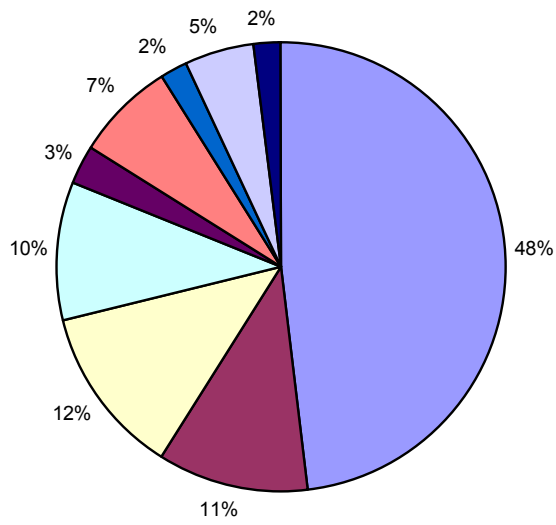

Postcode survey 2003- origins of shoppers

- Stamford
- P'boro
- Market Deeping & Bourne
- Rutland
- London & Home Counties
- Lincs (excluding Stamford, Deepings & Bourne)
- Northants
- Elsewhere in UK
- Overseas

This survey took place in the last week in November on a Tuesday, Friday and Saturday 2003.

Post code survey 2004 -origins of shoppers

This survey took place in November; results are from in excess of 1000 customer replies.